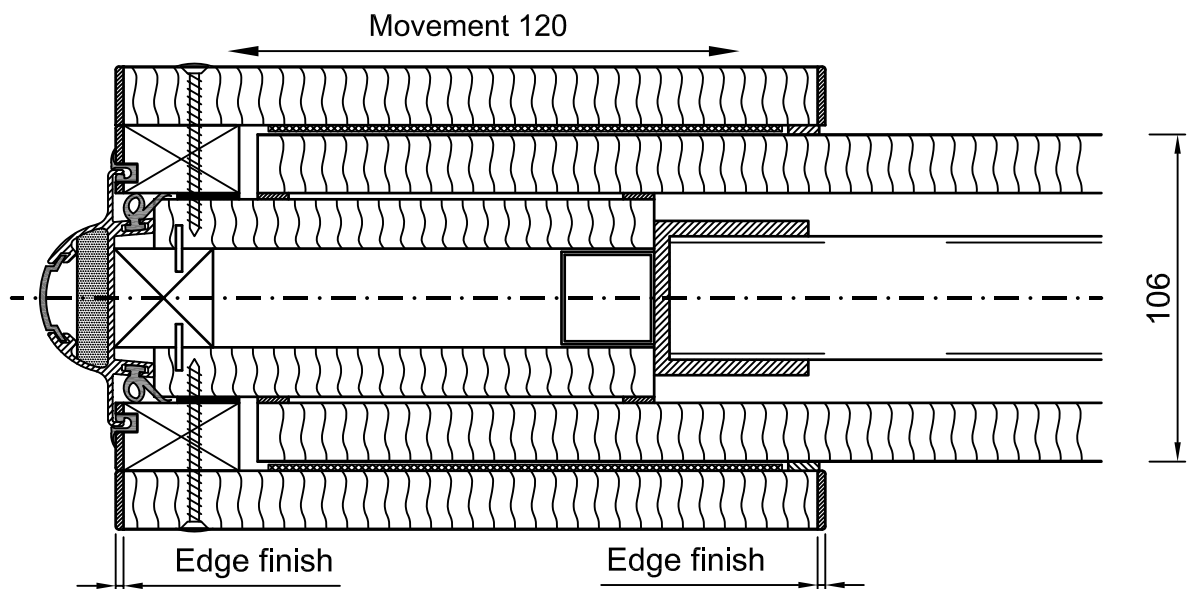

External Telescopic Panel Select 100U/K

Internal Telescopic Select 100U/K

Internal and External Telescopic Panel Select 110K

Telescopic Panel

	Date	Name
Drawn	14-10-10	AvdH
Checked		
Scale: 1:2		

Multiwal BV