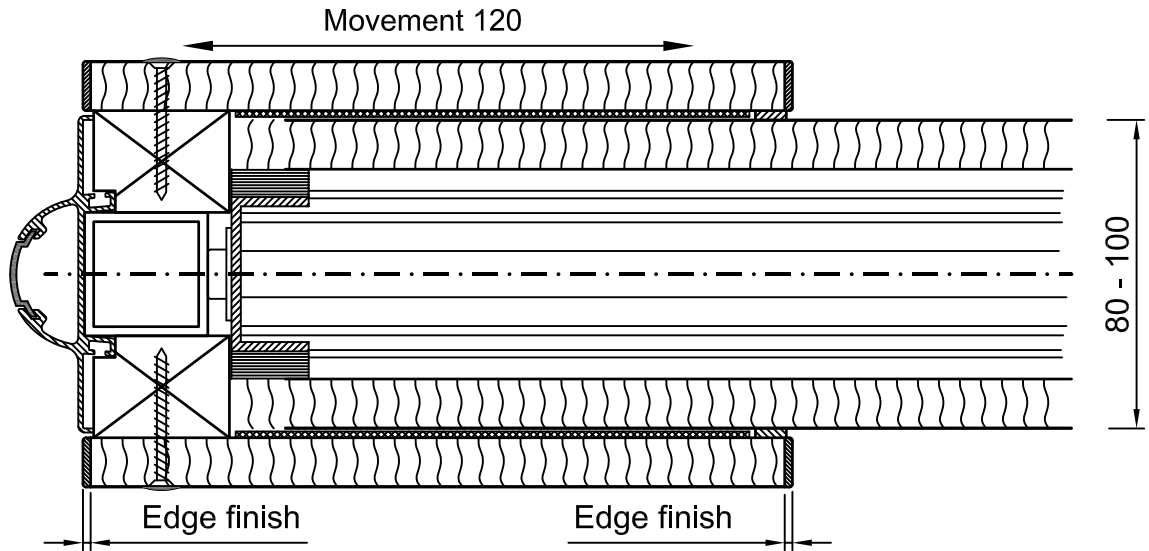

External Telescopic Panel Select 100U/K

Internal Telescopic Select 100U/K

Internal and External Telescopic Panel Select 110K

Telescopic Panel

	Date	Name
Drawn	14-10-10	AvdH
Checked		
Scale: 1:2		

Multiwal BV