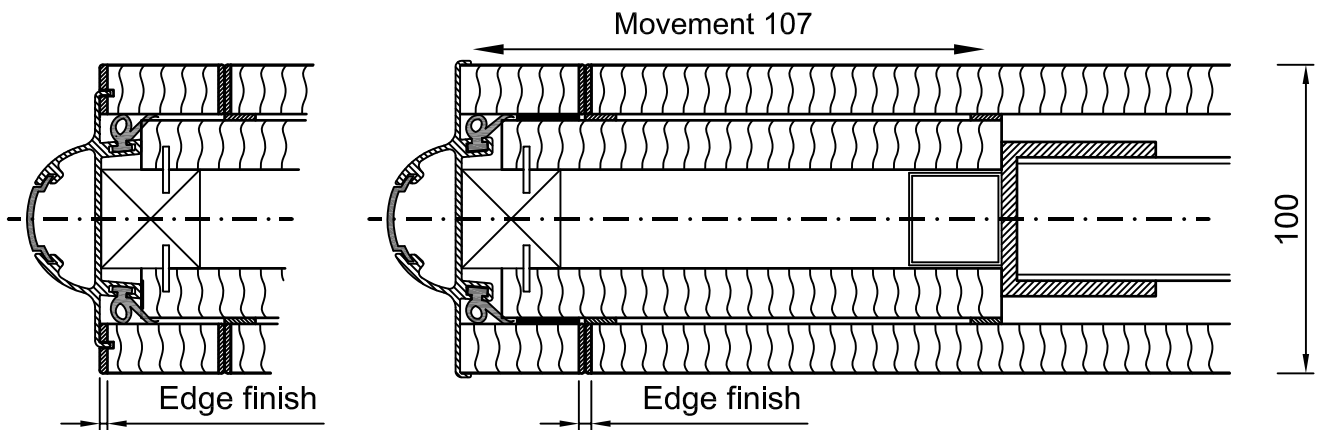

External Telescopic Panel Select 100U/K

Internal Telescopic Select 100U/K

Internal and External Telescopic Panel Select 110K

Telescopic Panel

	Date	Name
Drawn	14-10-10	AvdH
Checked		
Scale: 1:2		

Multiwal BV