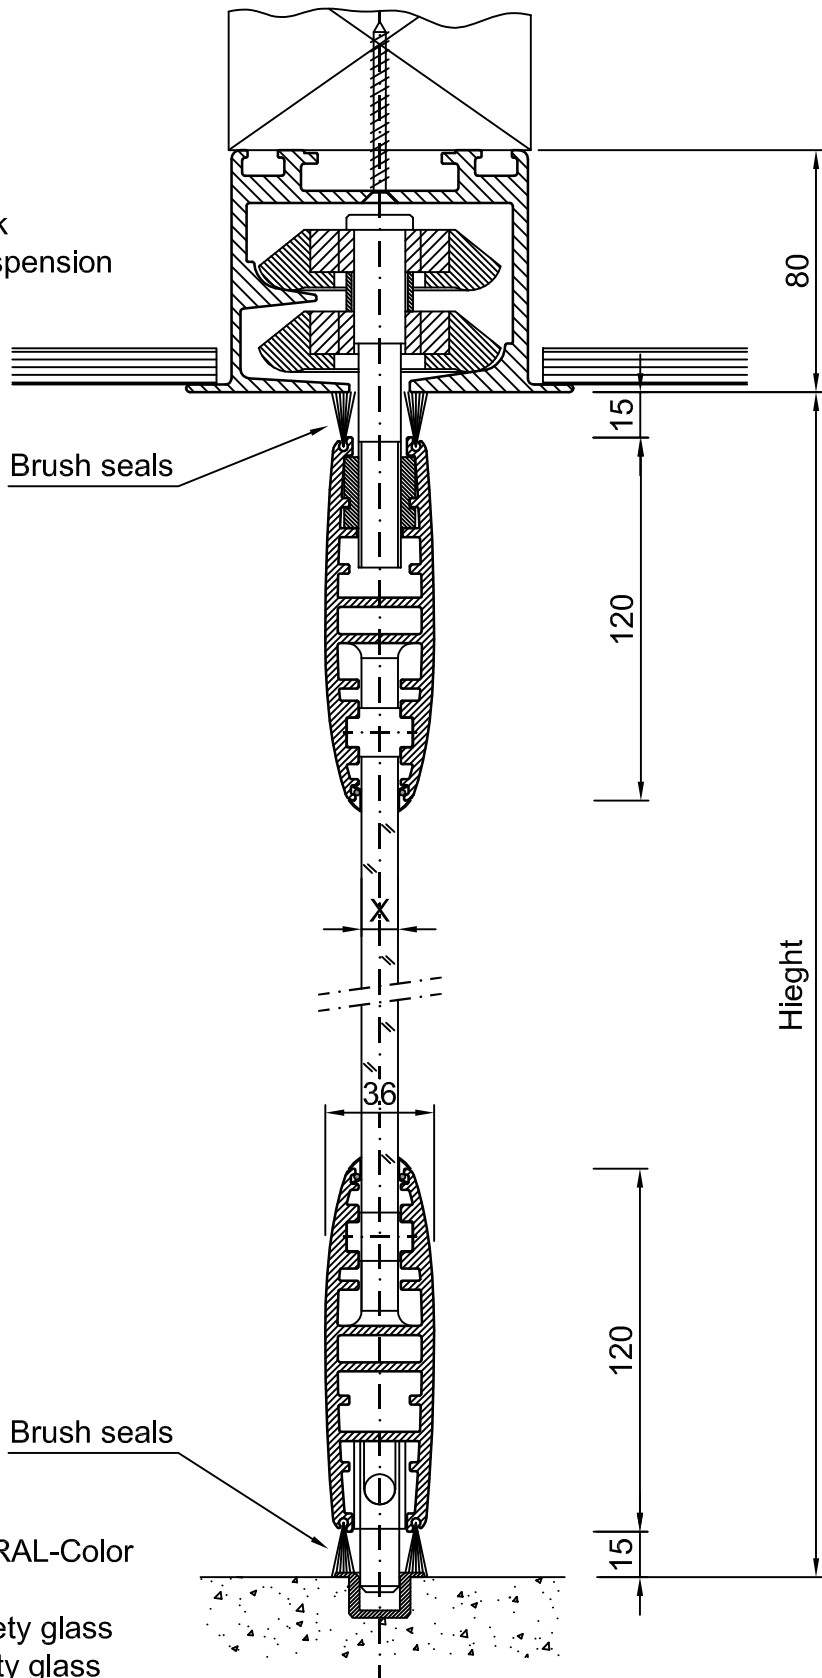

MR-1 Track  
2-Point suspension

- \* Aluminium profiles in RAL-Color (or anodised)
- \* ESG = toughened safety glass
- \* VSG = laminated safety glass

	<b>Section through a typical View glass wall</b>			
	Drawn	Date	Name	Order number :
		15-10-'10	AvdH	
	Checked			Customer :
	Scale : n.t.s.			
<b>Mutiwal BV</b> Kleine Beer 20 Postbus 272 2950 AG Alblasserdam Tel.: +31(0)78 - 692 21 22 Fax.: +31(0)78 - 693 42 28 Home page : www.mutiwal.nl E-mail : Info@mutiwal.nl			Project :	
Drawing number :	Sheet :	Projection	A4	
2	2 of 8			