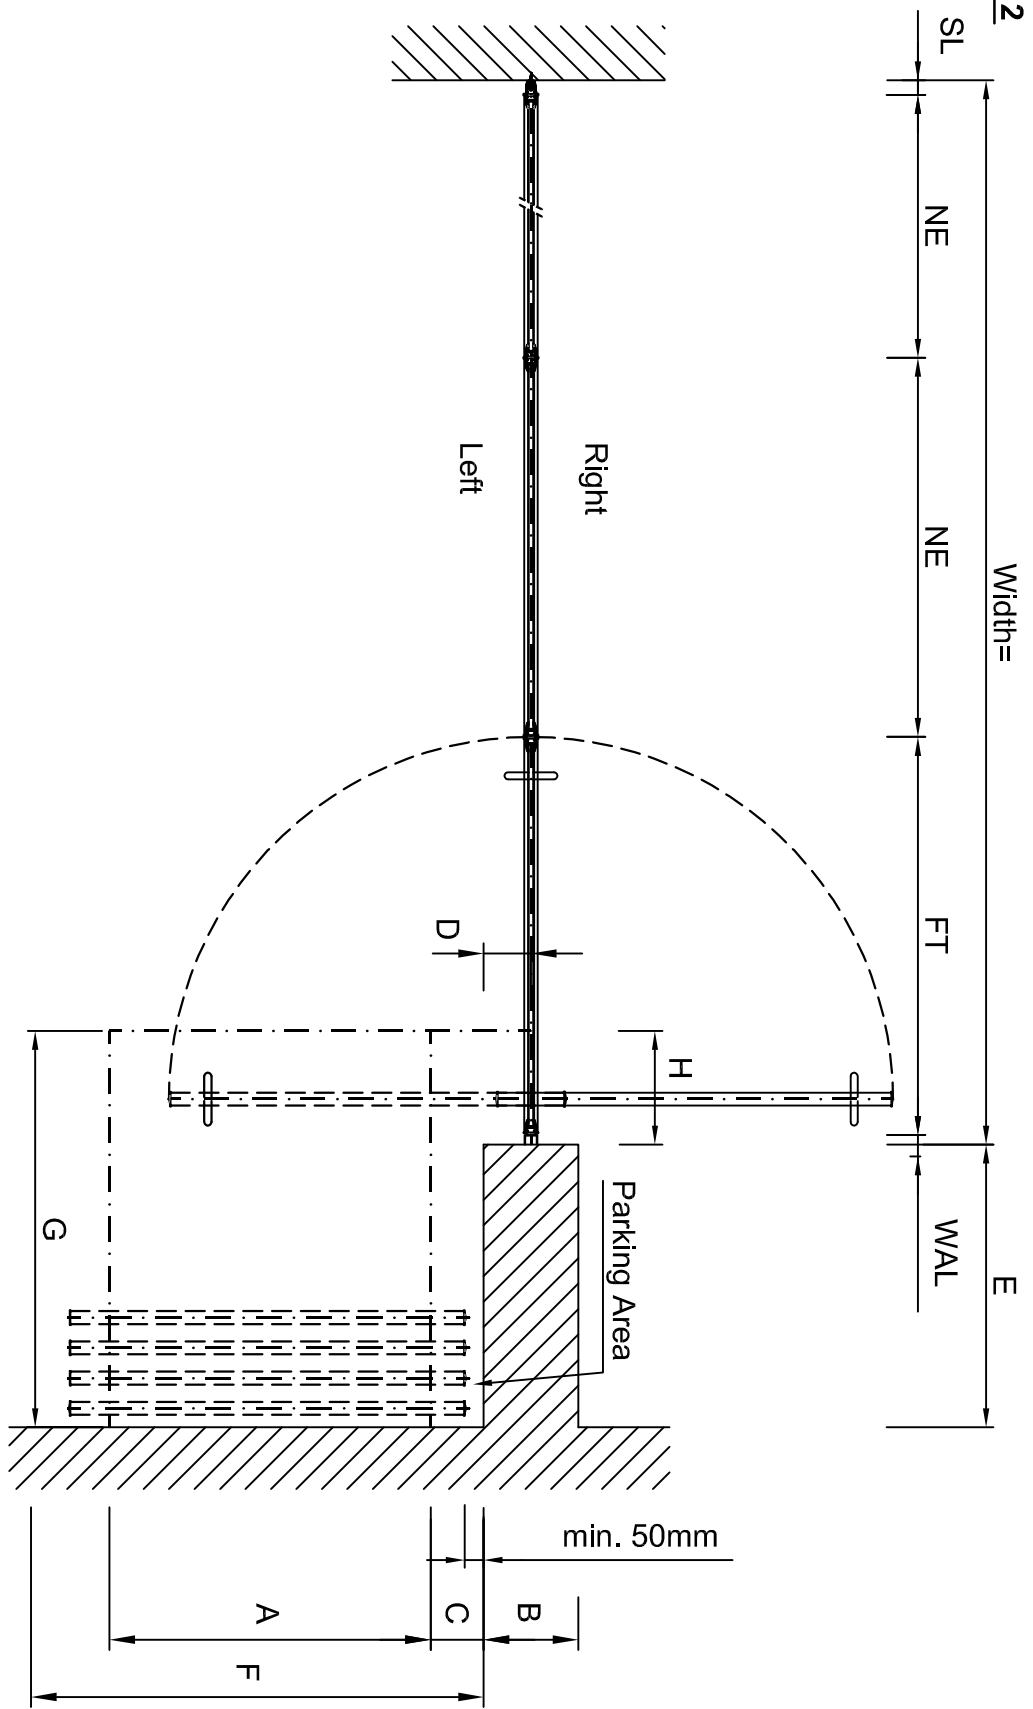

**Parking Area 2**

MR Track

MR-1 Track

MR-S Track

**Parking Area 2**

Order number:			
Drawn:	18-05-11	Name:	Avdh
Checked:		Date:	
Scale:	n.o.s.	Customer:	
Project:			
Drawing number:			
Sheet:			
Projection:			
A4			