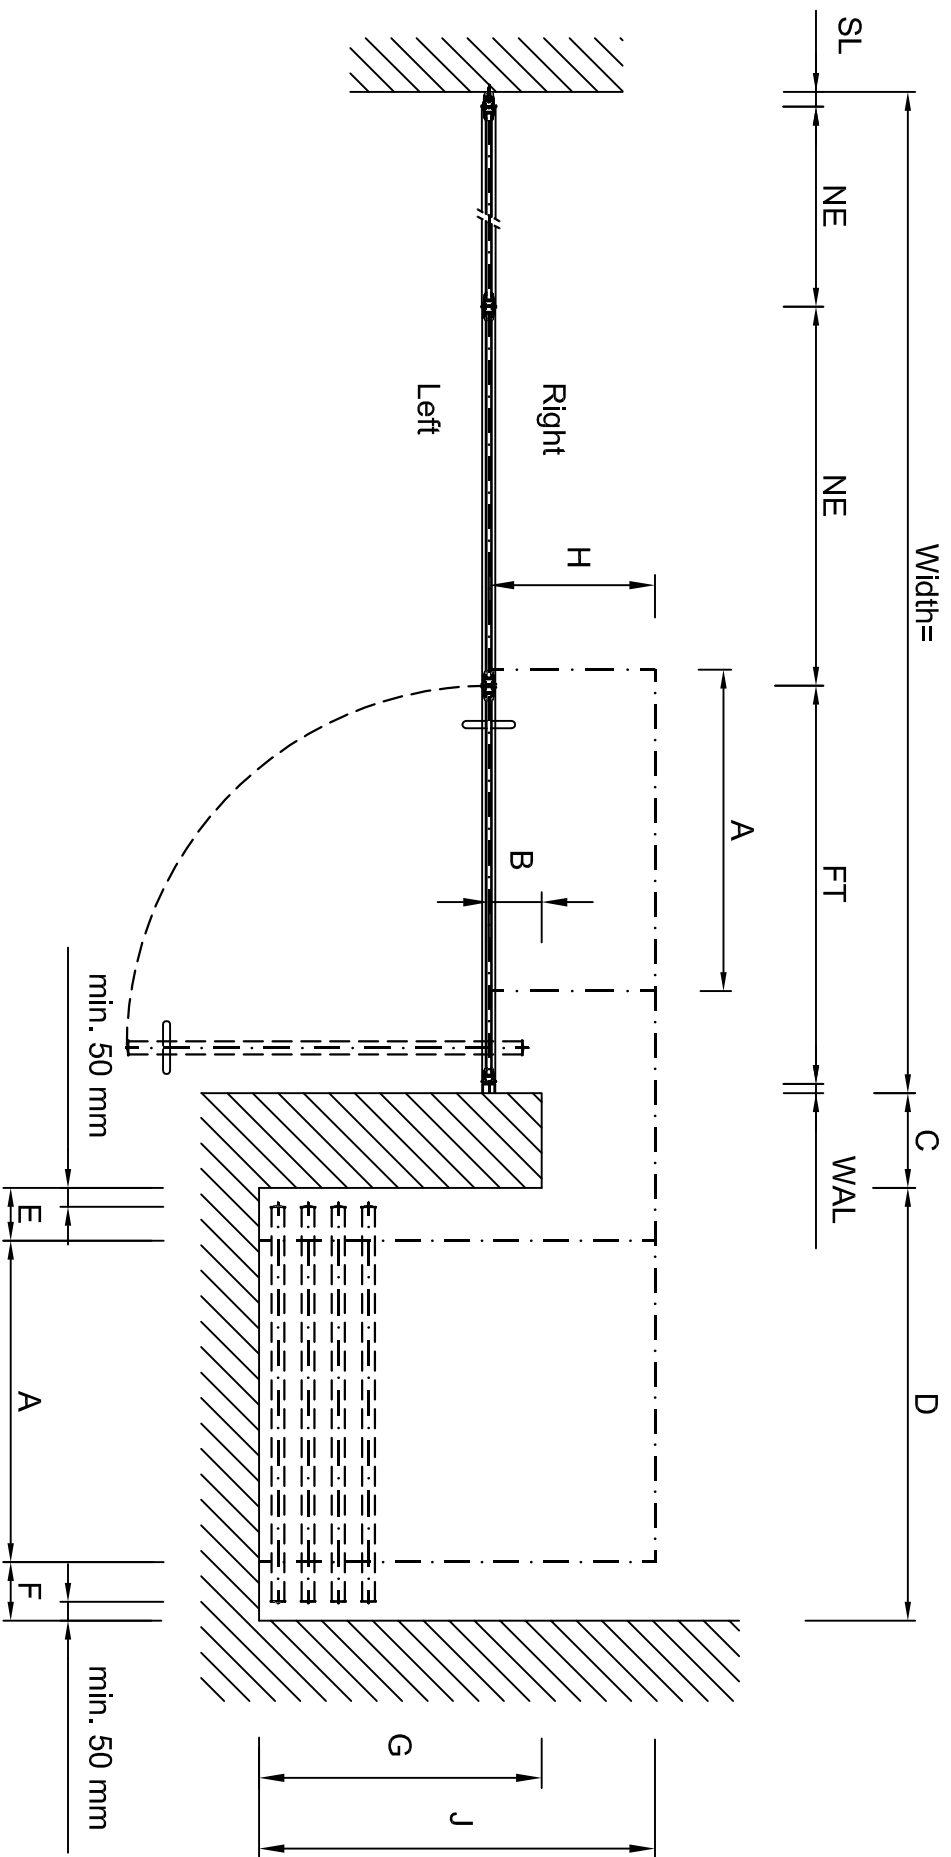

**Parking Area 3**

Possible with FT or WK panel

MR Track

MR-1 Track

MR-S Track

**Parking Area 3**

Drawn	18-05-11	Name	Avdh	Order number:	
Checked		Scale:	n.o.s.	Customer:	
<b>Multival BV</b> Kleine Beer 20 Postbus 272 2950 AG Abbesseindam Tel.: +31(0)78 - 692 21 22 Fax: +31(0)78 - 693 42 28 Home page: www.multival.nl E-mail: info@multival.nl				Project:	
				Drawing number:	4
				Sheet:	4 of 11
				Projection	
					<b>A4</b>