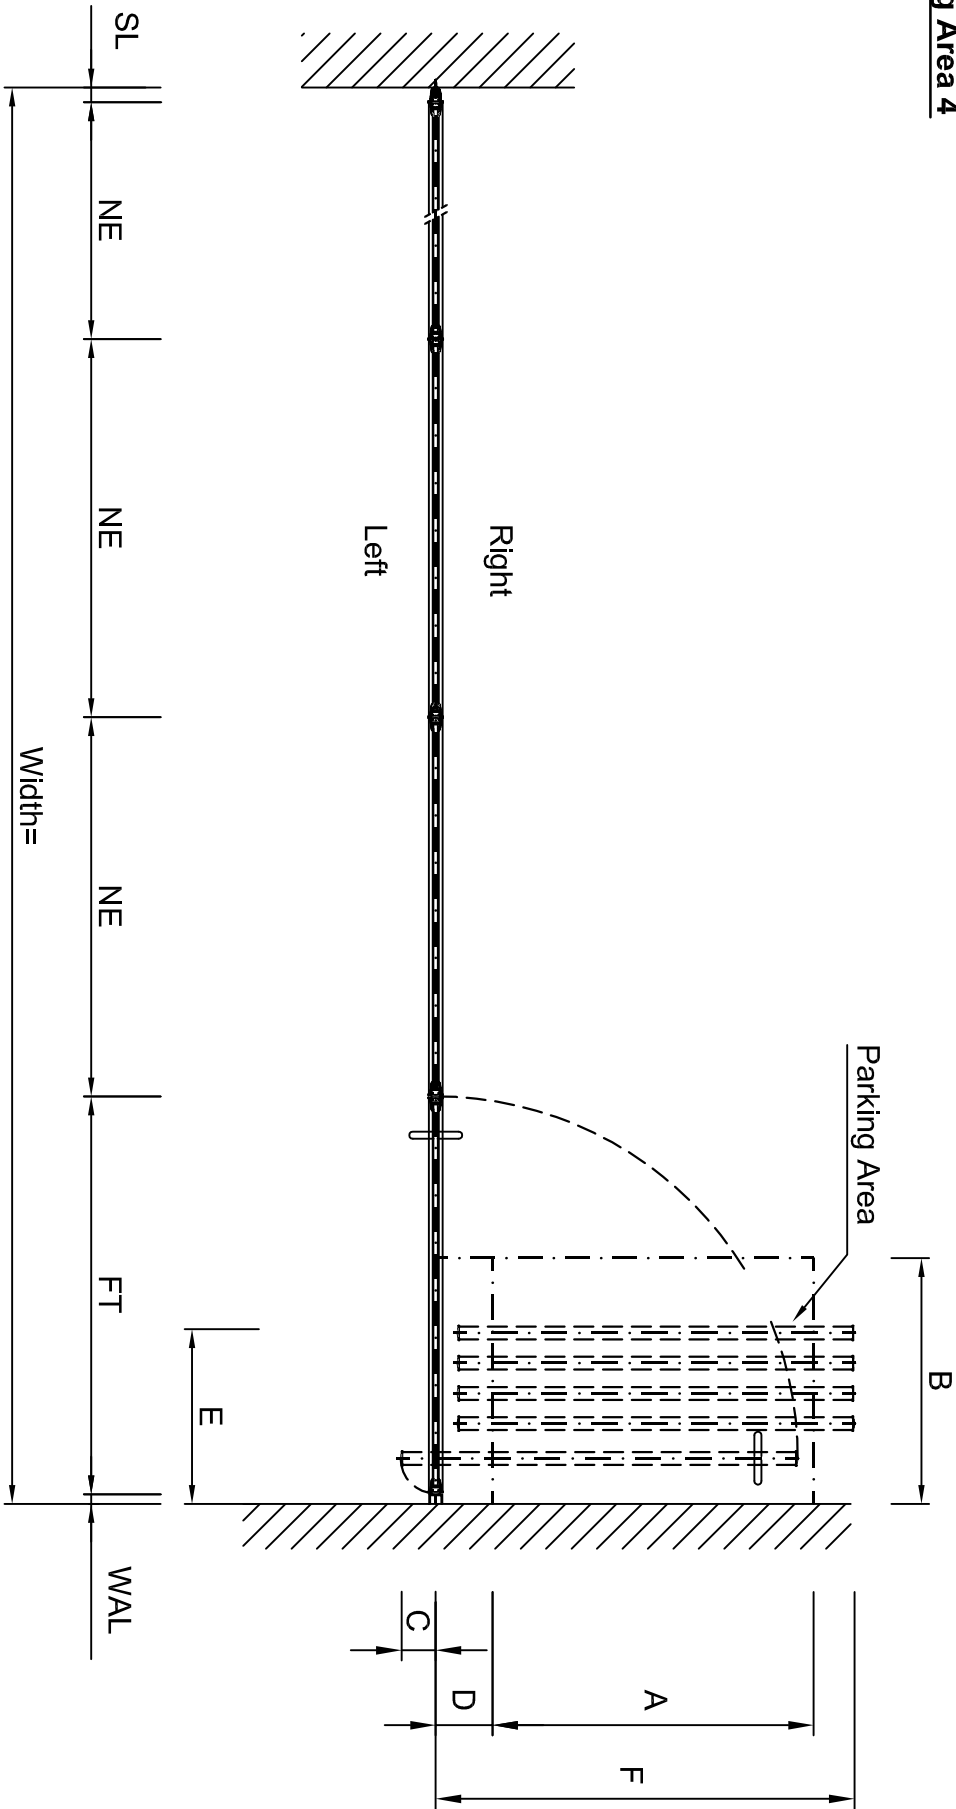

Parking Area 4

MR Track

MR-1 Track

MR-S Track

Parking Area 4

Order number:		Date		Name	
		Drawn	18-05-11	Avdh	
Customer:		Checked			
Project:		Scale:	n.o.s.		
Drawing number:		Multival BV			
Sheet:		Kleine Beer 20			
Projection		Postbus 272			
A4		2950 AG Abbessendam			
		Tel.: +31(0)78 - 692 21 22			
		Fax: +31(0)78 - 693 42 28			
		Home page: www.multival.nl			
		E-mail: info@multival.nl			