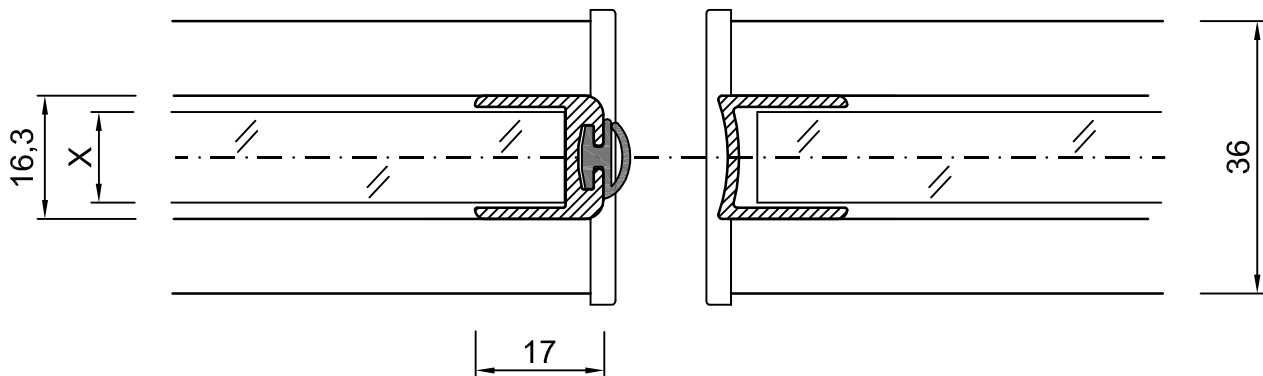

Wall joint

Panel joint

- * Aluminium profiles in RAL-Color (or anodised)
- * ESG = toughened safety glass
- * VSG = laminated safety glass
- * Provided with rubber seals

	Wall joint and Panel joint - Look glass wall			
	Drawn	Date	Name	Order number :
	Checked	15-10-'10	AvdH	
	Scale : 1:1			Customer :
Multival BV Kleine Beer 20 Postbus 272 2950 AG Alblasserdam Tel.: +31(0)78 - 692 21 22 Fax.: +31(0)78 - 693 42 28 Home page : www.multival.nl E-mail : Info@multival.nl				Project :
Drawing number :		Sheet :	Projection	A4
5		5 of 8		