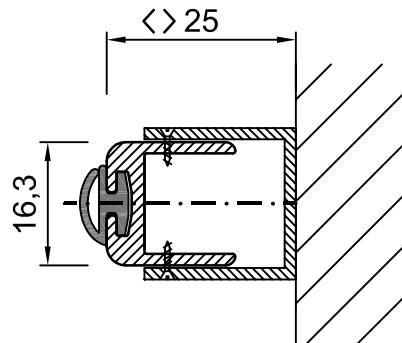

Wall joint

Panel joint

- * Aluminium profiles in RAL-Color (or anodised)
- * ESG = toughened safety glass
- * VSG = laminated safety glass
- * Provided with rubber seals

	Wall joint and Panel joint - Look glass wall			
	Drawn	Date	Name	Order number :
	Checked	15-10-'10	AvdH	
	Scale : 1:1			Customer :
Multival BV Kleine Beer 20 Postbus 272 2950 AG Alblasserdam Tel.: +31(0)78 - 692 21 22 Fax.: +31(0)78 - 693 42 28 Home page : www.multival.nl E-mail : Info@multival.nl				Project :
Drawing number :		Sheet :	Projection	A4
5		5 of 8		