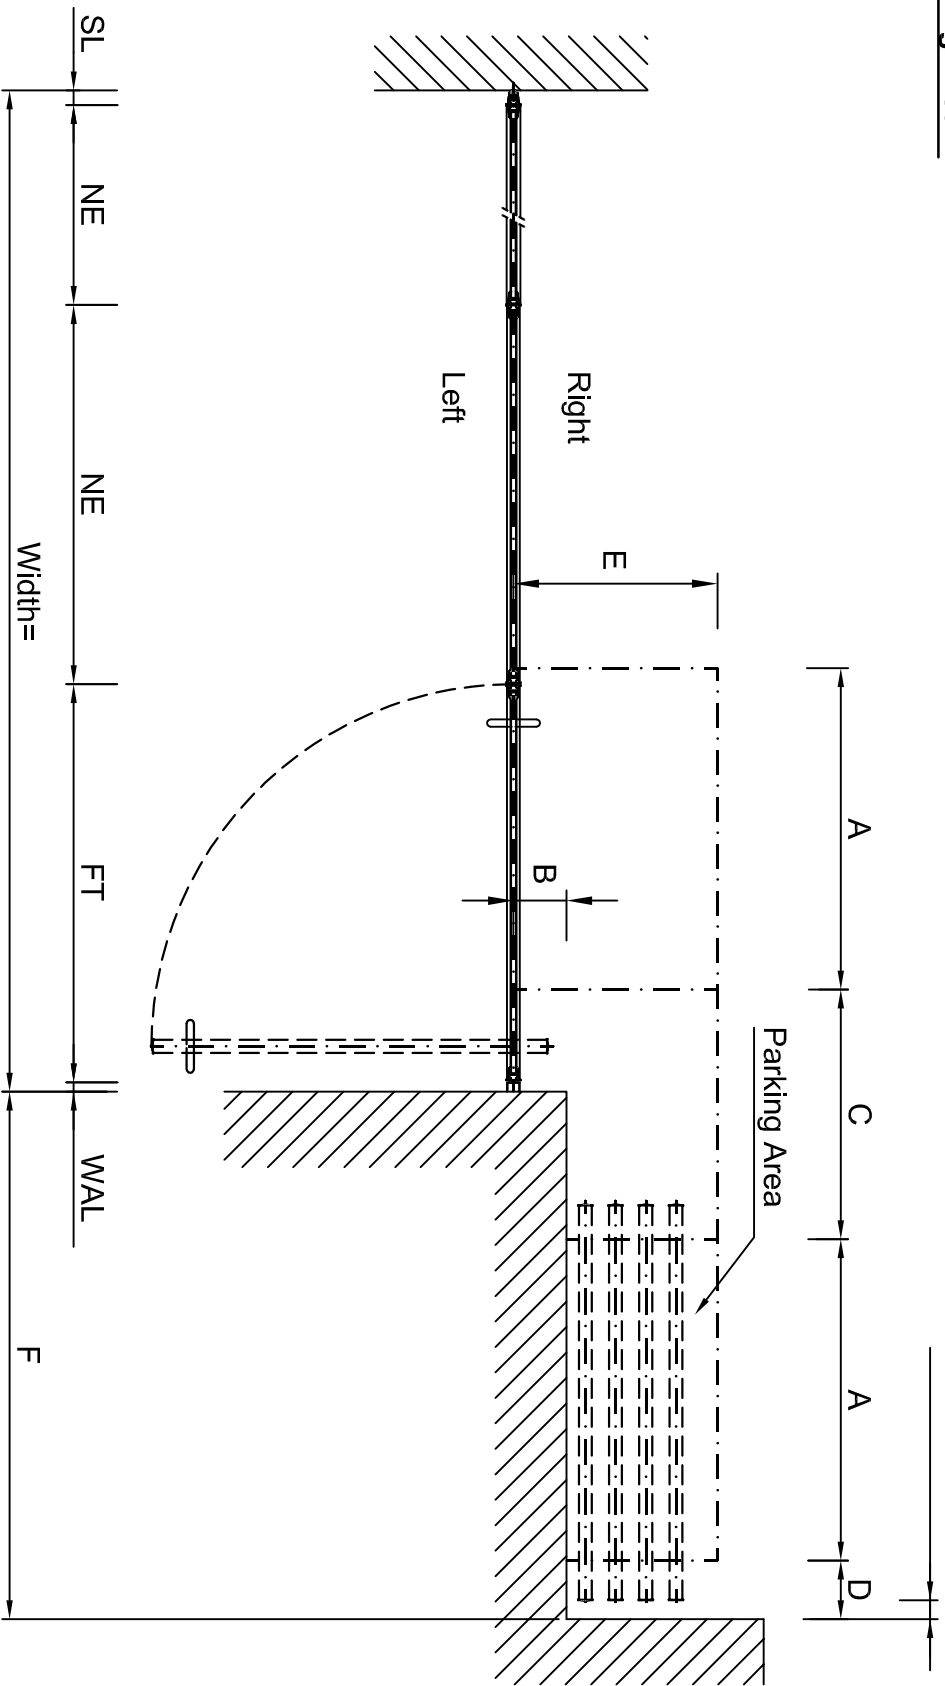

Parking Area 7

MR Track

MR-1 Track

MR-S Track

Parking Area 7

| | |
|-----------------------------|---------|
| Date | Name |
| 18-05-11 | Avdh |
| Drawn | Checked |
| Scale : n.o.s. | |
| Multival BV | |
| Kleine Beer 20 | |
| Postbus 272 | |
| 2950 AG Abbesseidam | |
| Tel: +31(0)78 - 692 21 22 | |
| Fax: +31(0)78 - 693 42 28 | |
| Home page : www.multival.nl | |
| E-mail : info@multival.nl | |

Order number :

Customer :

Project :

Drawing number : 8

Sheet : 8 of 11

A4