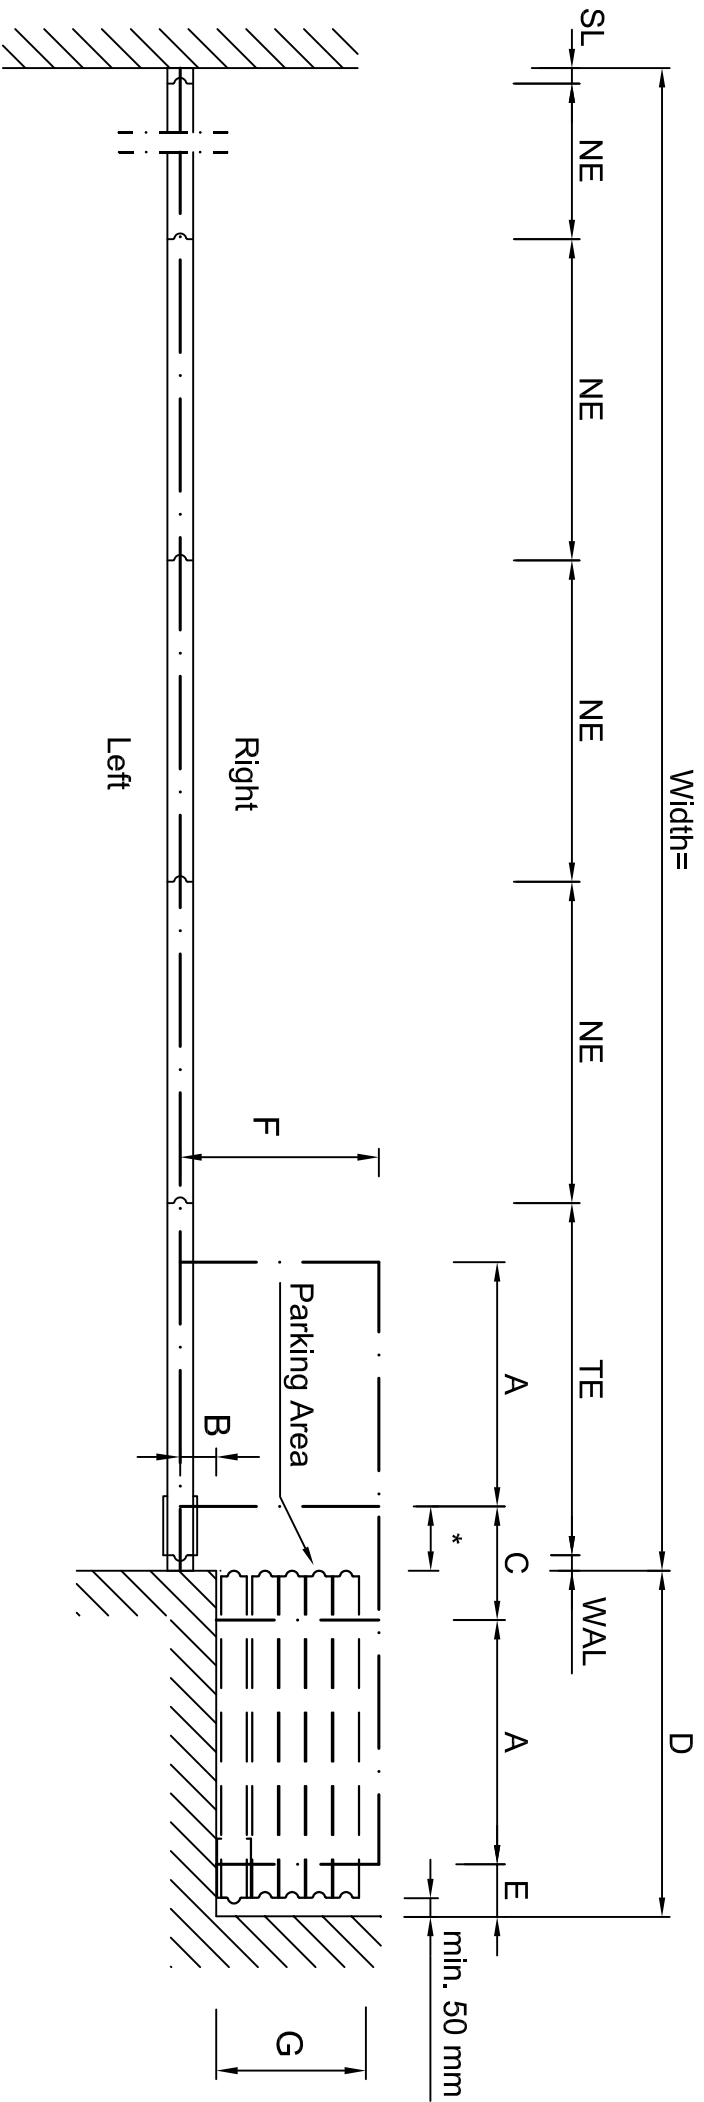

Parking Area 7

Parking Area 7

Drawn	Date	Name
Checked	01-09-10	AVdH

Order number:

Customer:

Project:

Drawing number:

9

Sheet:

9 of 19

A4